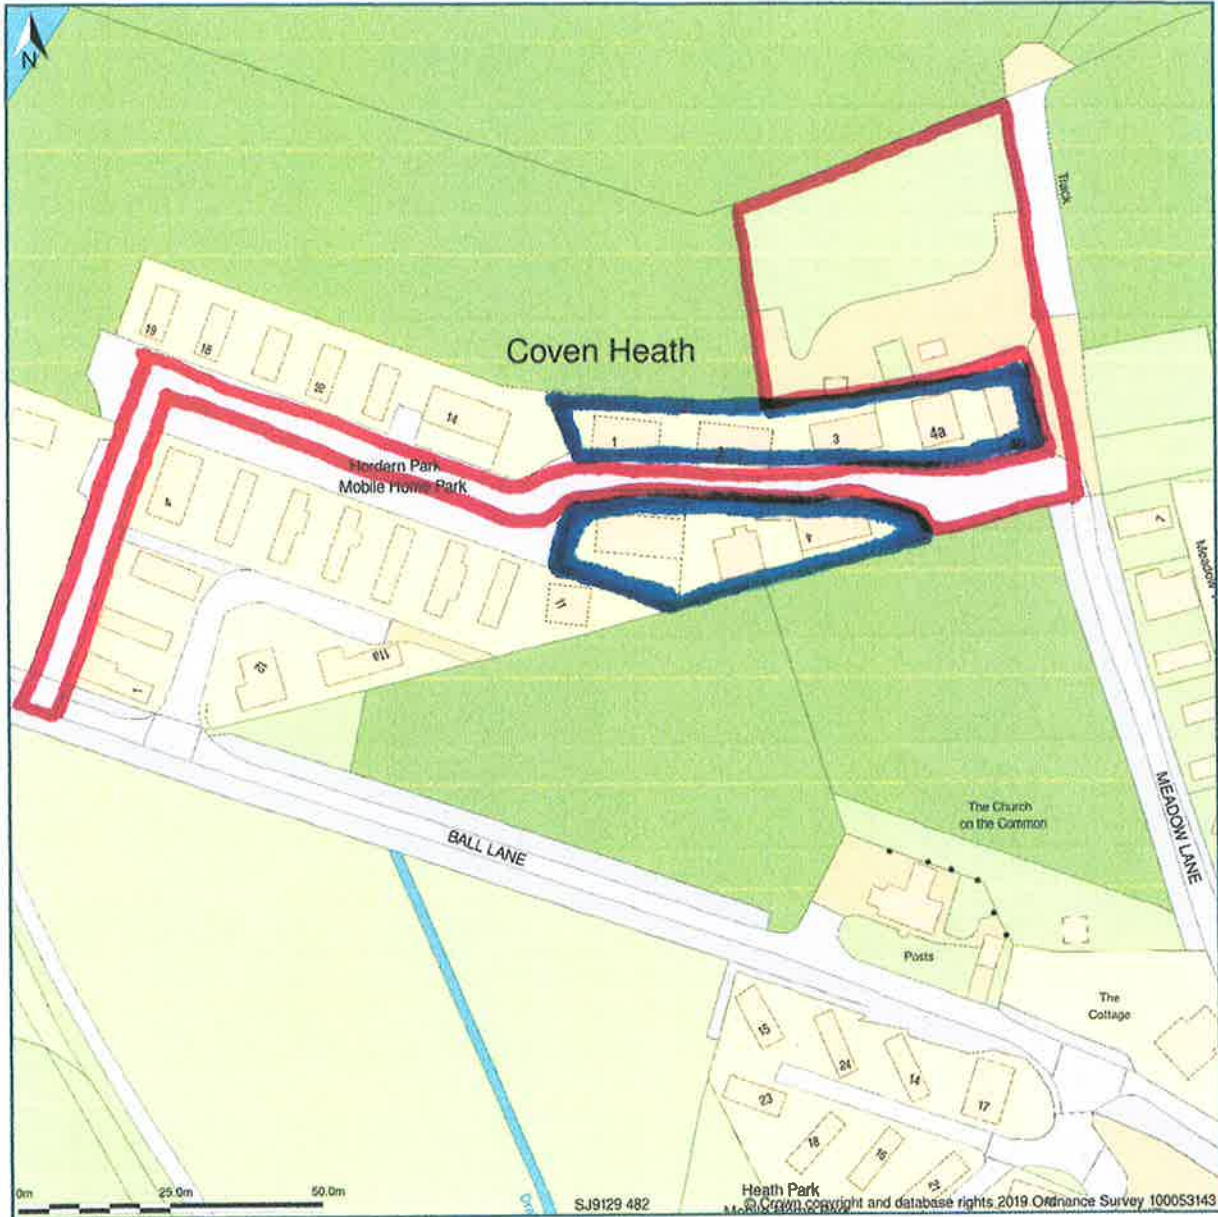

Hordern Lodge, Ball Lane, Coven Heath, Staffordshire, WV10 7HD

Site Plan shows area bounded by: 391197.27, 304723.83 391397.27, 304923.83 (at a scale of 1:1250), OSGridRef: SJ9129 482. The representation of a road, track or path is no evidence of a right of way. The representation of features as lines is no evidence of a property boundary.

Produced on 30th Oct 2019 from the Ordnance Survey National Geographic Database and incorporating surveyed revision available at this date. Reproduction in whole or part is prohibited without the prior permission of Ordnance Survey. © Crown copyright 2019. Supplied by www.buyaplan.co.uk a licensed Ordnance Survey partner (100053143). Unique plan reference: #00467519-62D3E0