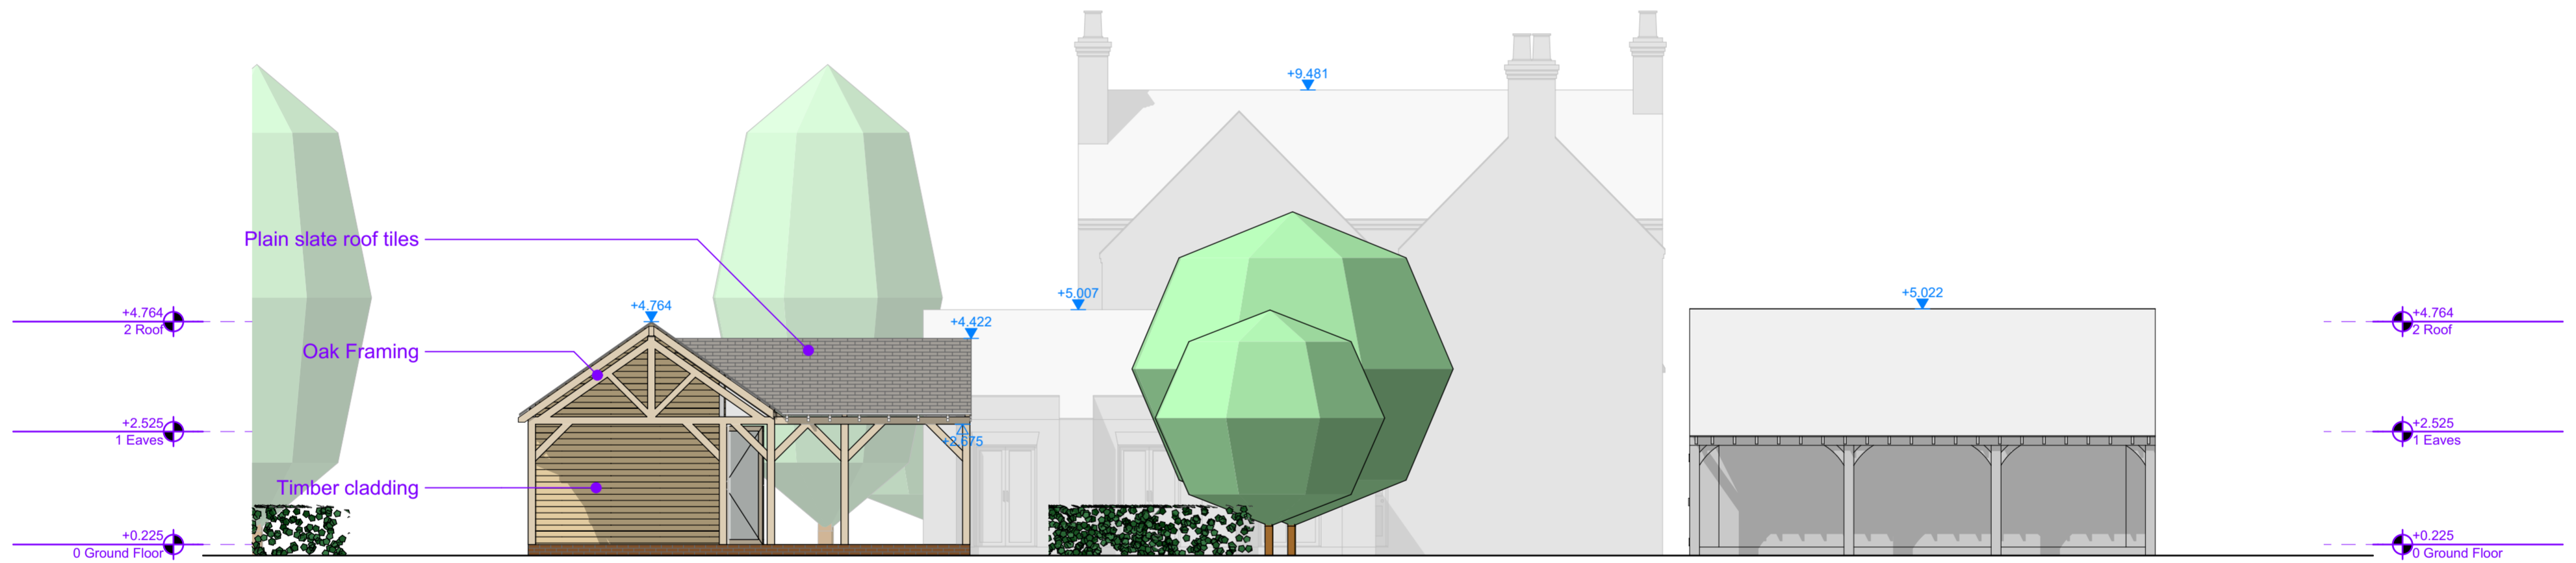

E-05 South Facing Elevation 1:100

E-06 West Facing Elevation 1:100

Date	ID	Description	Rev.	By	Chk
07/07/2020	02	Planning	02	RK	
07/07/2020	01	Initial Issue	01	RK	

project		Lawn Farm, Lawn Lane, Wolverhampton, WV9 5BA	
drawing		Proposed Elevations	
issue no. & name		02, Planning	
drawing no.		20_1975_005_02	
drawn		RK	
scale		1:100@A2	
date		29/06/2020	