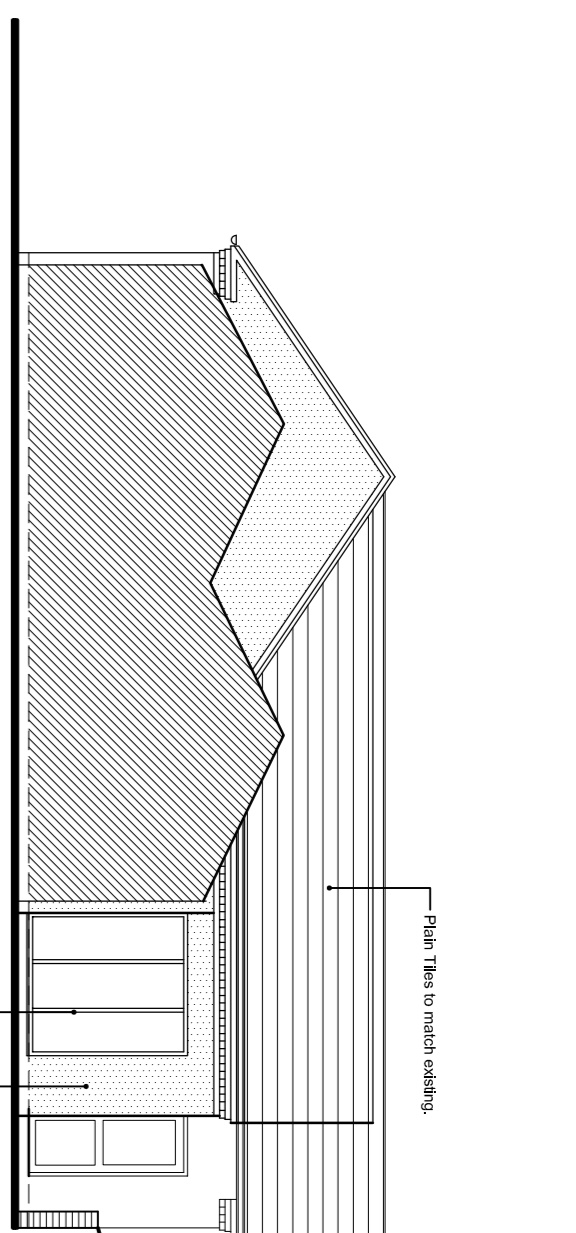

Shading Pattern Light Single Ply Aluminium Flat Roof
 Through Coloured Reveal Aluminium Windows
 Through Coloured Reveal Aluminium Windows
 Reduced Glazing Doors and Windows
 Through Coloured Reveal Aluminium Windows

Flats - Flats to match existing
 Through Coloured Reveal Aluminium Windows

Rev.	Issue	Description	Drawn	Checked	Project	Client	Status
A	10.01.17	Scheme refined	PS	JT	17001	The Vineyard Halfpenny Green	PS
Thorne ARCHITECTURE The Thorne Architecture Group 100-102, The Arcade, Market Street, York YO1 1AA Tel: +44 (0)1904 626262 Fax: +44 (0)1904 626263 Email: info@thornearchitecture.com www.thornearchitecture.com							
Date	Job No.	Dwg No.	Scale	Project	Restaurant extension at The Vineyard Halfpenny Green Bobbington Proposed Plans & Elevations		
Jan. 17	17001	002	1:100 @A	17001	The copyright of all drawings and all other marks described herein is owned by Thorne Architecture Limited. Do not scale the drawings. Marked figures dimensions only. If in doubt, email!		