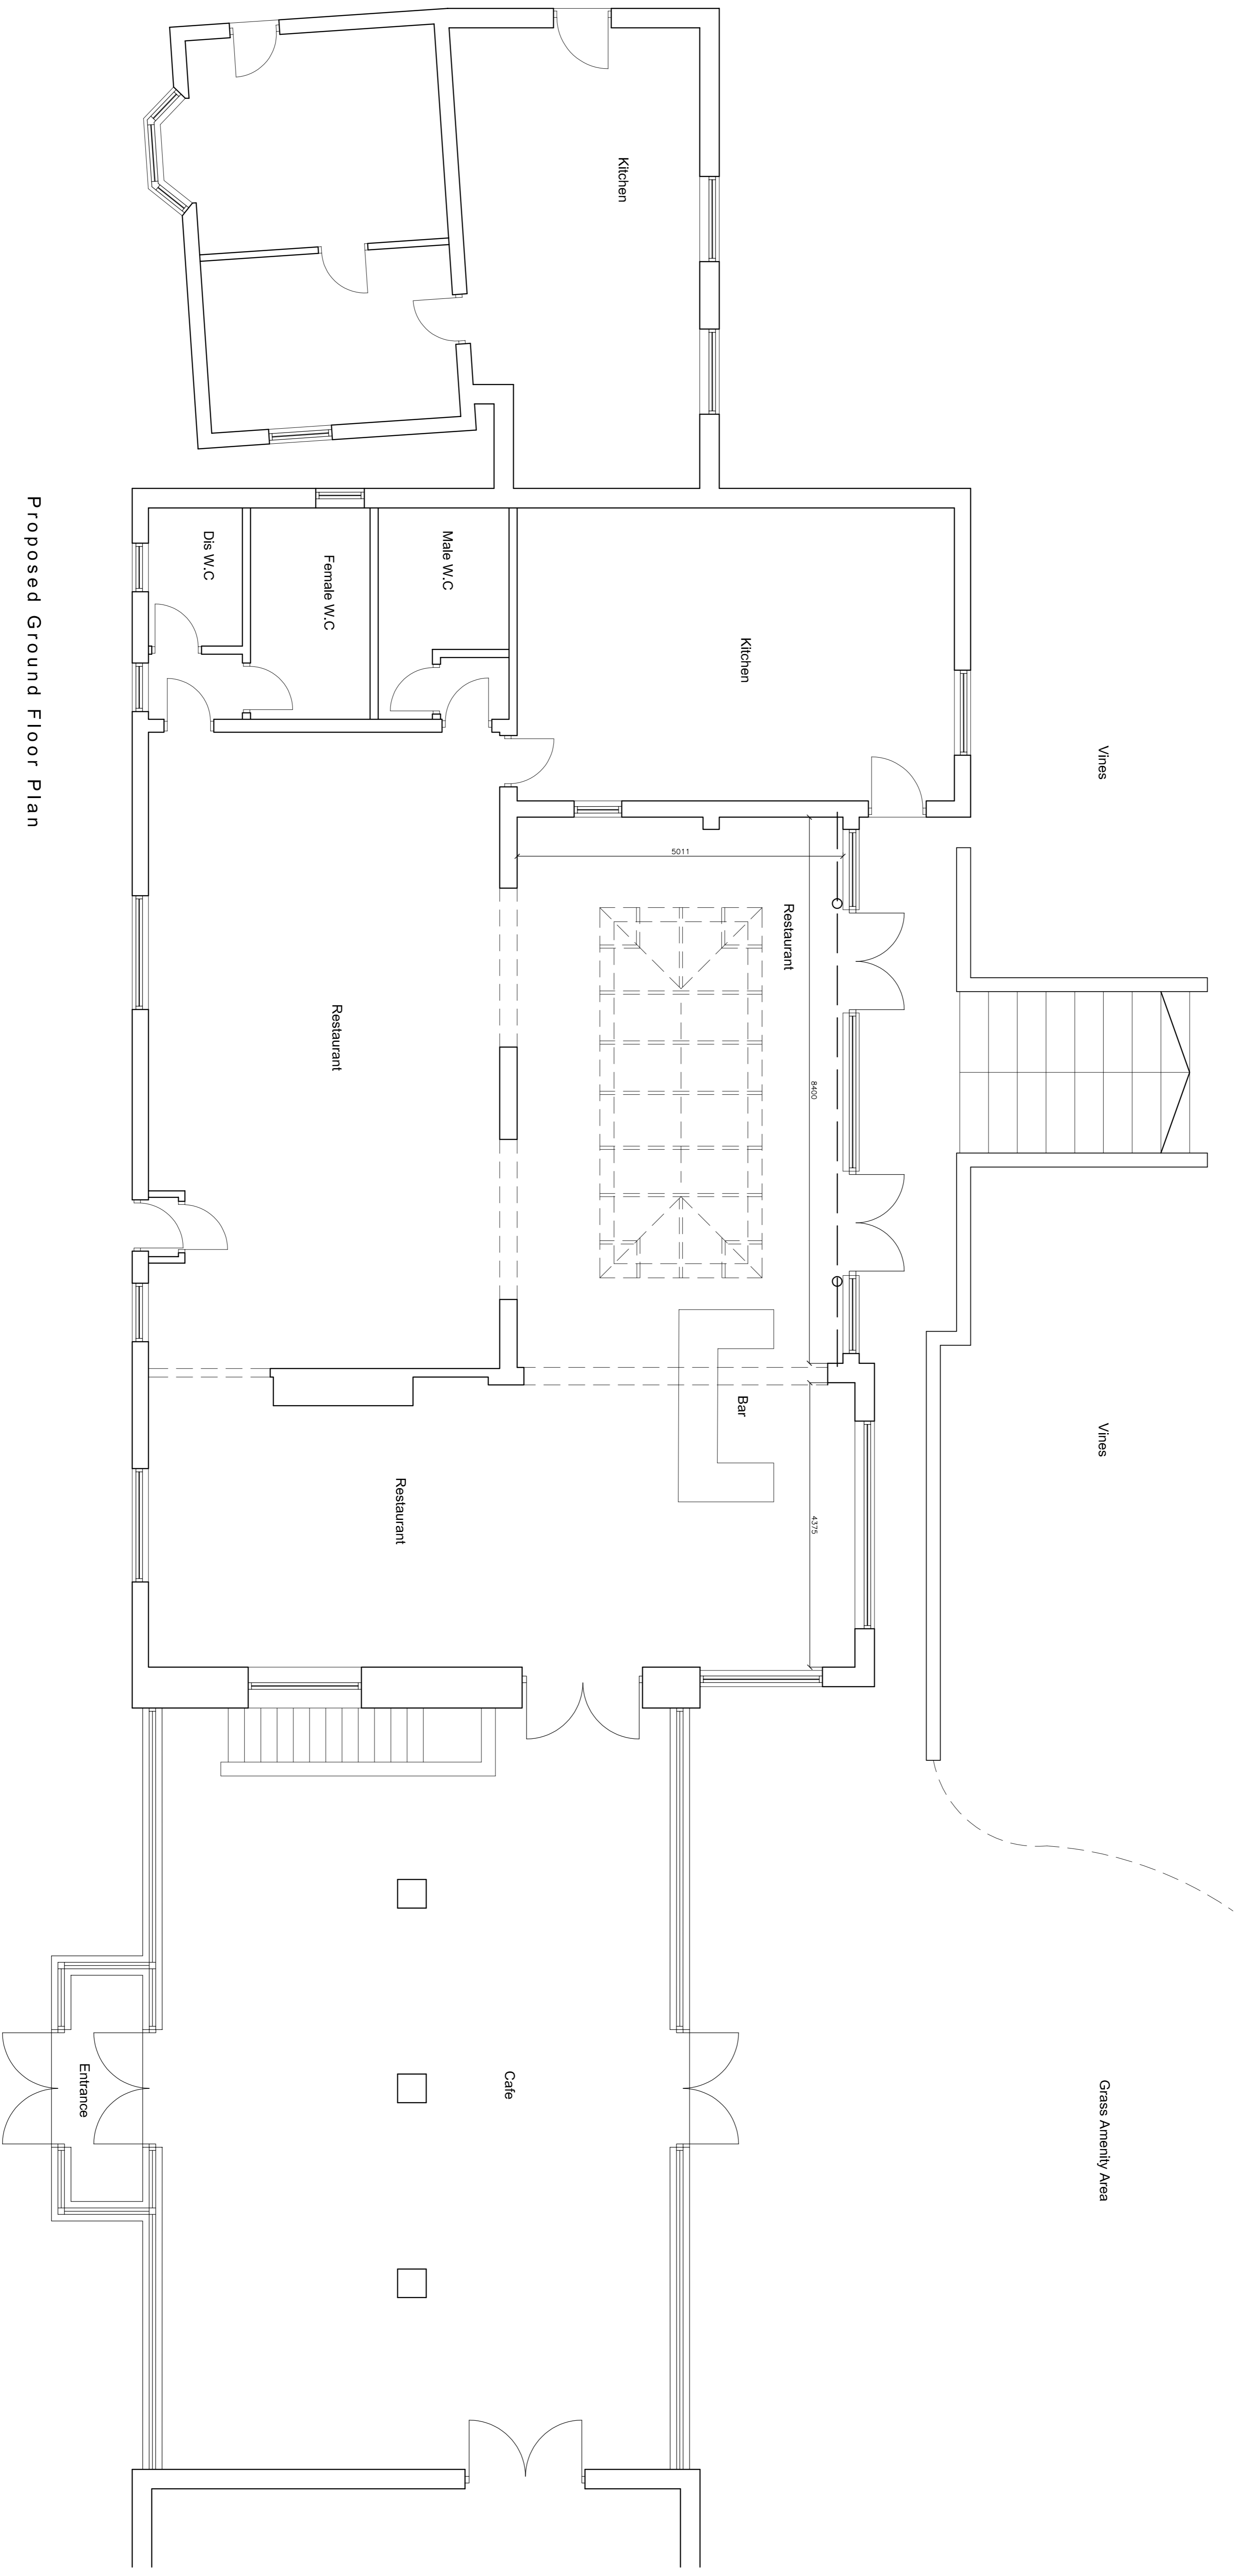

Shading Pattern Light Single Ply Aluminium Flat Roof
 Through Coloured Reveal Aluminium Windows
 Through Coloured Reveal Aluminium Windows
 Reduced Glazing Doors and Windows
 Through Coloured Reveal Aluminium Windows

Flats - Flats to match existing
 Through Coloured Reveal Aluminium Windows

Rev.	Issue	Description	Drawn	Checked	Project	Client	Status
A	10.01.17	Scheme refined	PS	JT	17001	The Vineyard Halfpenny Green	PS
Thorne ARCHITECTURE The Thorne Architecture Group 100-102, The Arcade, Market Street, York YO1 1AA Tel: +44 (0)1904 626262 Fax: +44 (0)1904 626263 Email: info@thornearchitecture.com www.thornearchitecture.com							
Date	Job No.	Dwg No.	Scale	Project	Restaurant extension at The Vineyard Halfpenny Green Bobbington Proposed Plans & Elevations		
Jan. 17	17001	002	1:100 @A	17001	The copyright of all drawings and all other marks described herein is owned by Thorne Architecture Limited. Do not scale the drawings. Marked figures dimensions only. If in doubt, email!		