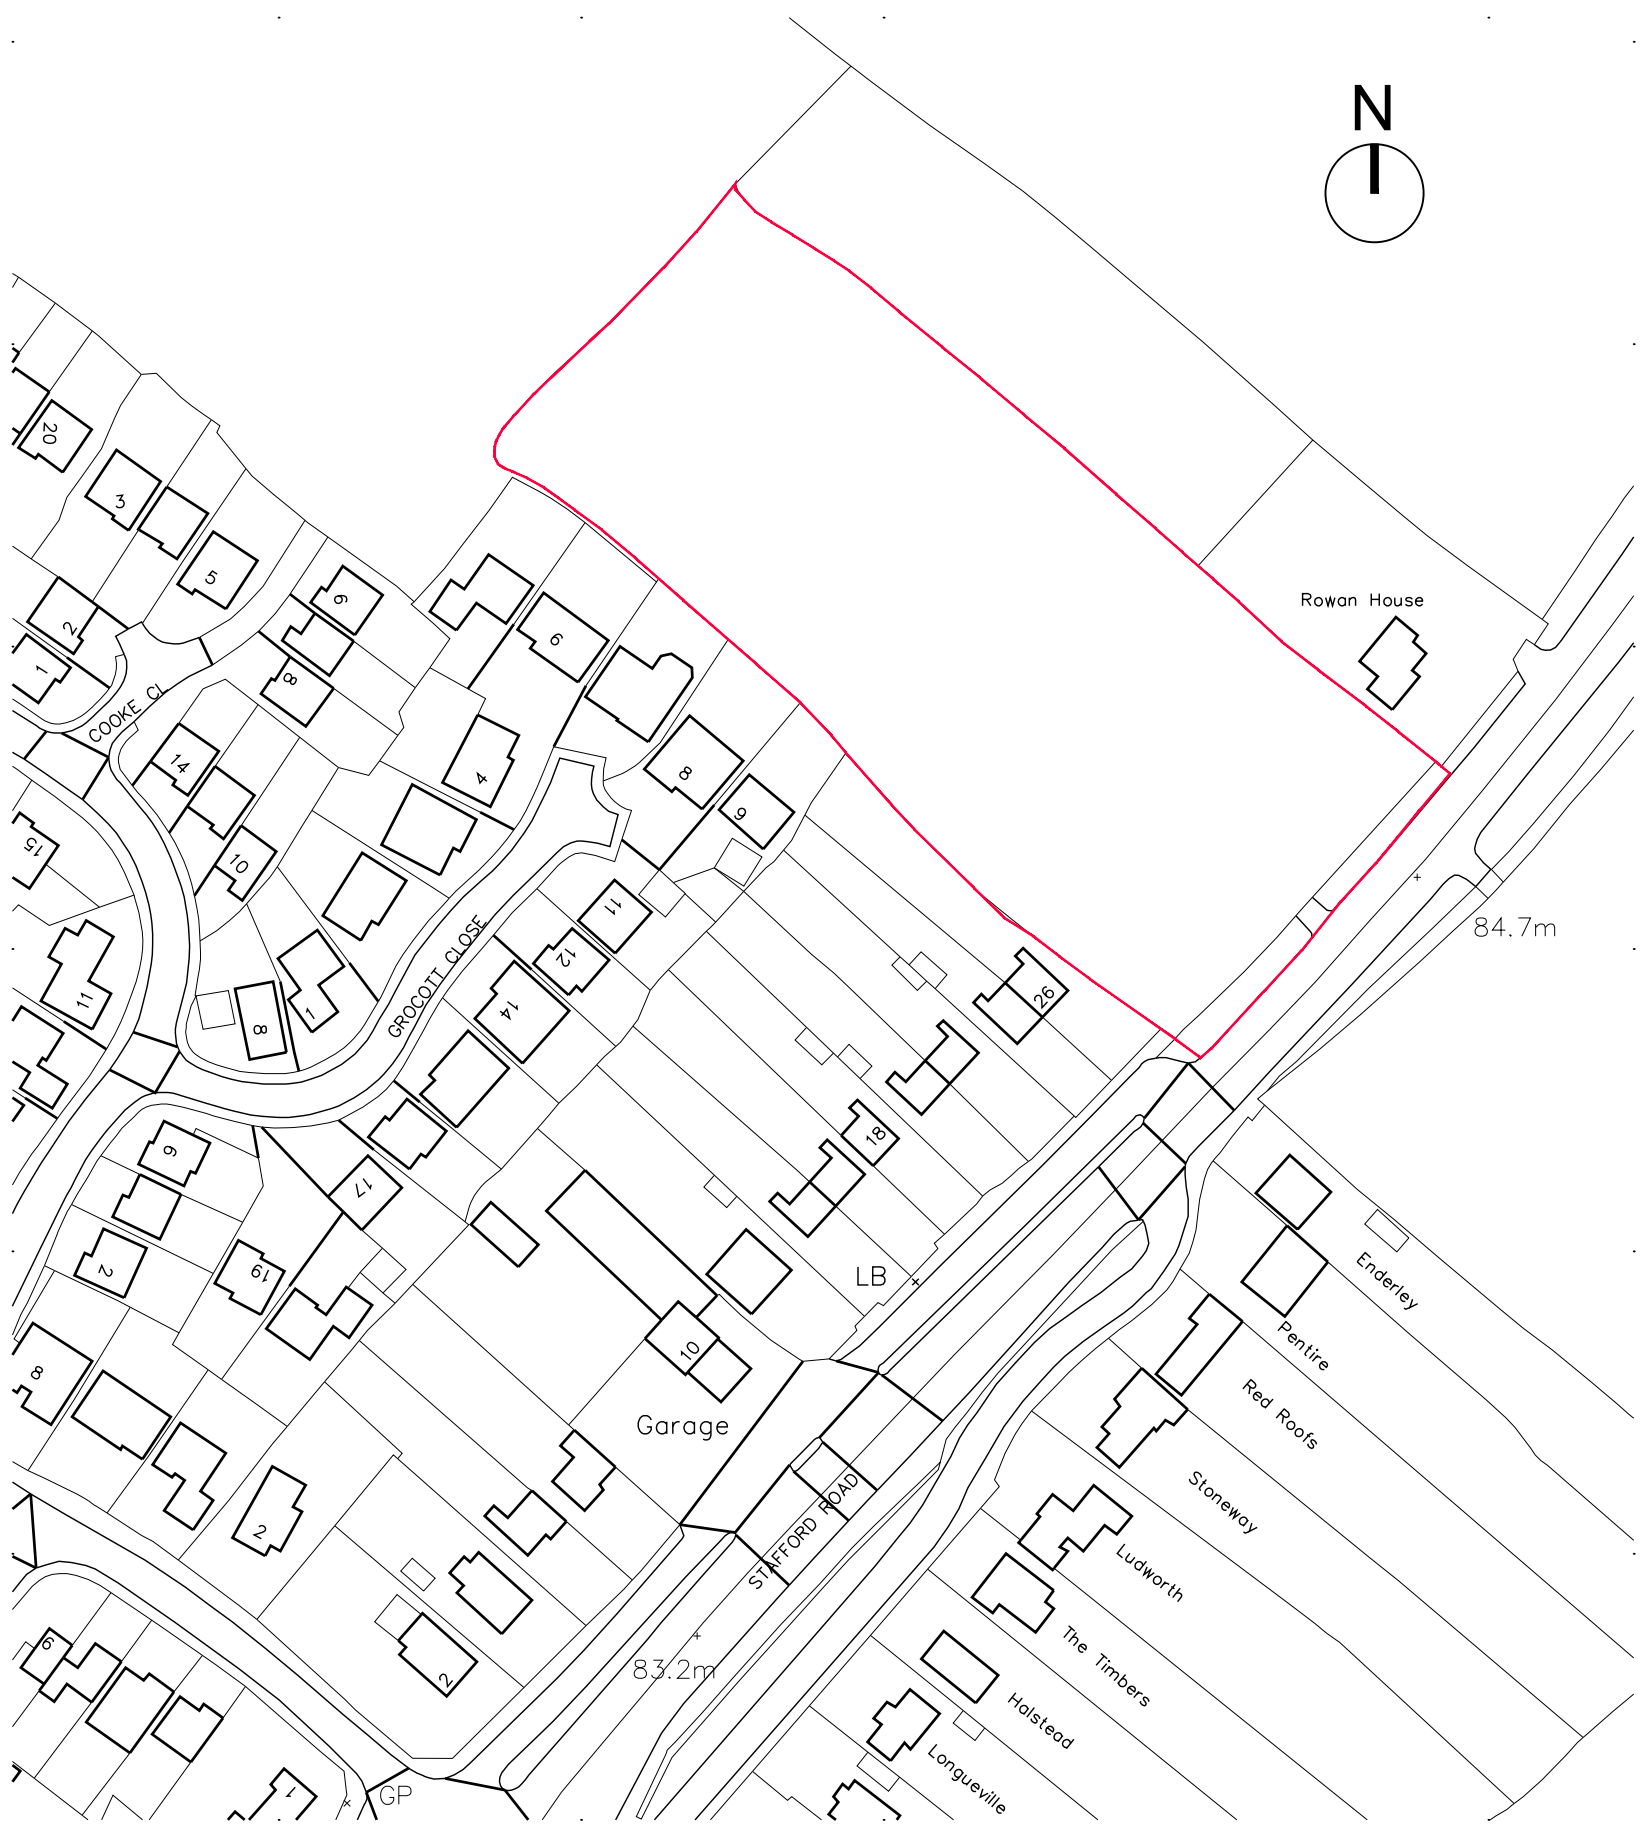

- Notes
- Copyright in this drawing remains the property of BM3 Architecture Limited.
 - Do not scale this drawing. Work to figured dimensions only.
 - Contractors and consultants are to advise BM3 Architecture Limited of any discrepancies.

Revision	Date	By	Chkd	Project			Drawing			Client	
				STAFFORD ROAD PENKRIDGE STAFFORDSHIRE			SITE LOCATION PLAN				
				Scale	Dated	Job No.	Drawing No.	Drawn by	Checked	CISfb Element	Revision
				1:1250 A3	12.12.18	70445	D01	AL	IDF	PLANNING	-